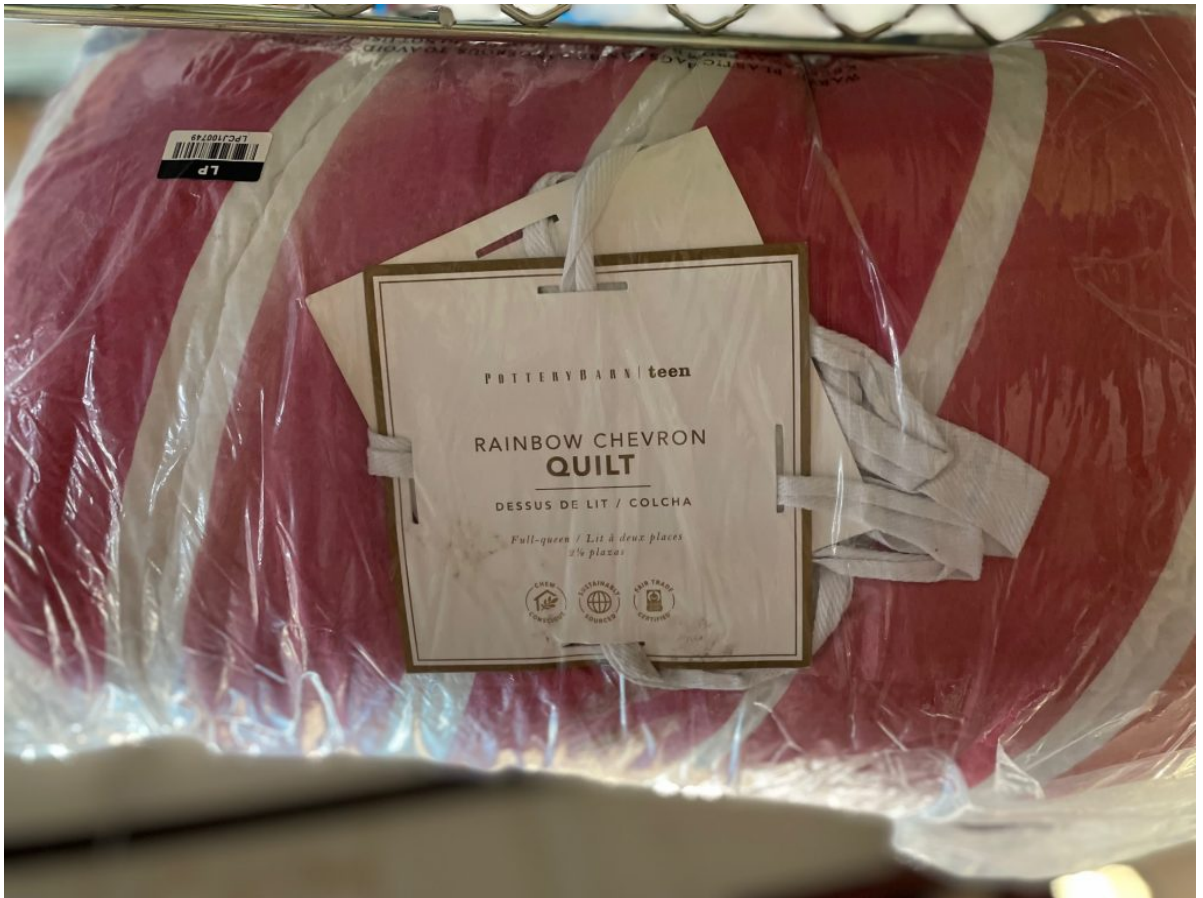

Made in China
MS 103170

ITEM#: 42771
3 PC Comforter Set
White-Black
SIZE: Queen

6 75610 42771 1

Board - 1
Alphabet Mango Wood Cheese
1265961
Pottery Barn

LP
LPCJ490152

1265961

\$5.99
Take 50% Off

\$5.99
Take 50% Off