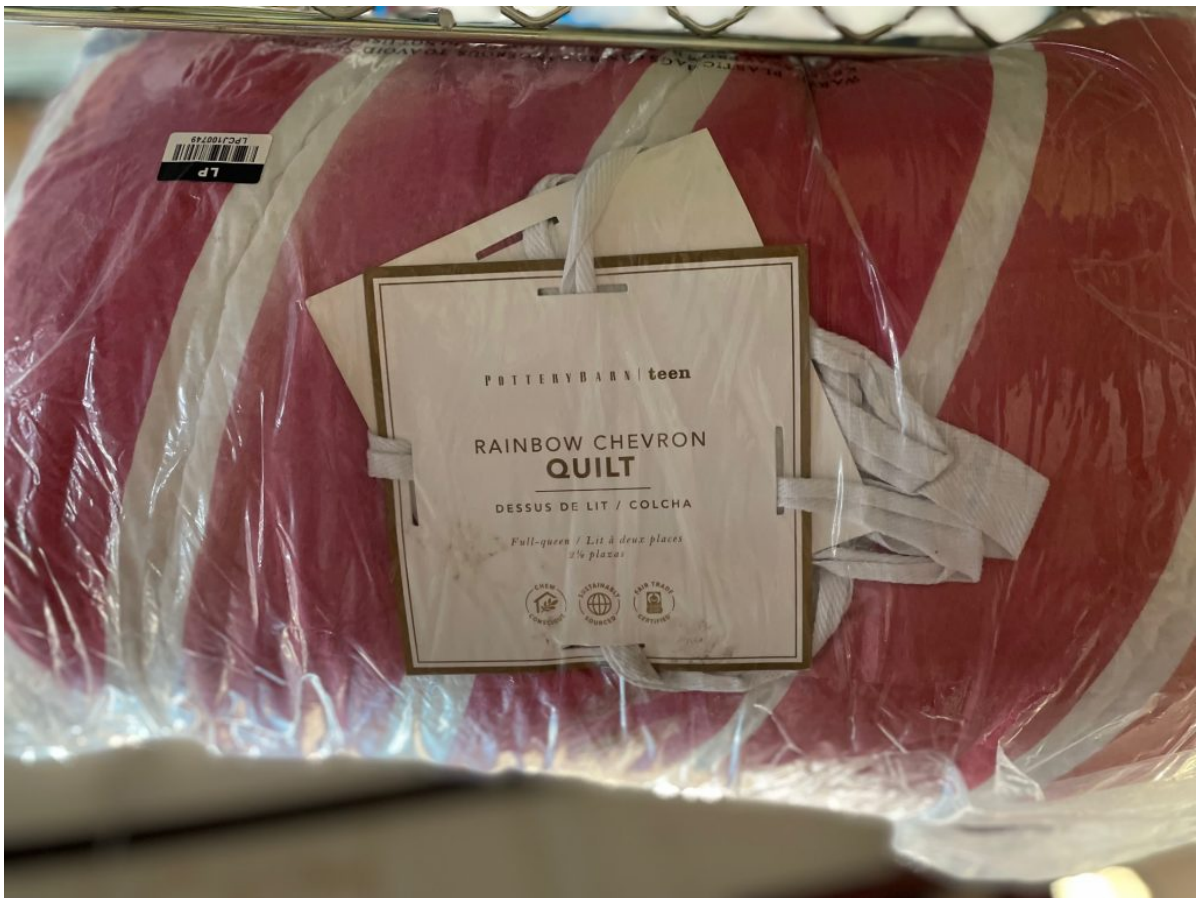

ITEM#: 92771
3 PC Comforter Set
White-Black
SIZE: Queen

6 79610 92771 1

1265961
Pottery Barn
Alphabet Mango Wood Cheese
Board - 1

LP
LPCJ490152

1265961

5.99
Take 50% Off

5.99
Take 50% Off

9.99
Take 50% Off